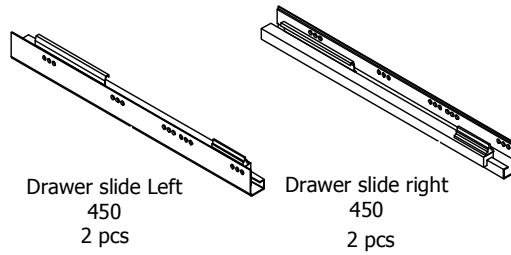

kvik

CDBU6402

Check out easy
mounting of you bath

BU51**,176