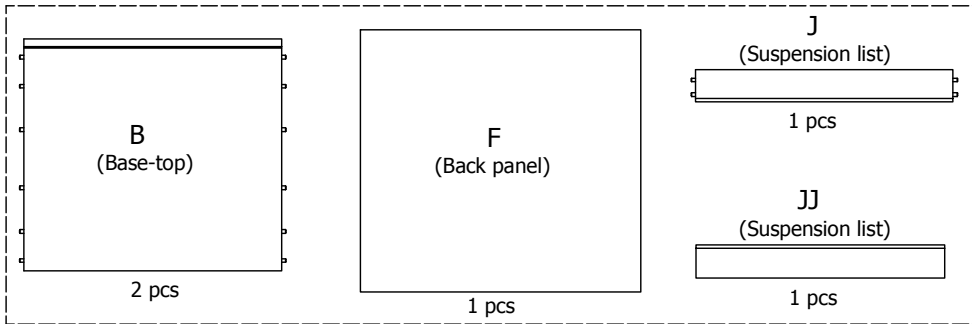

kvik

CDBU6402

Check out easy
mounting of you bath

BU51**,176