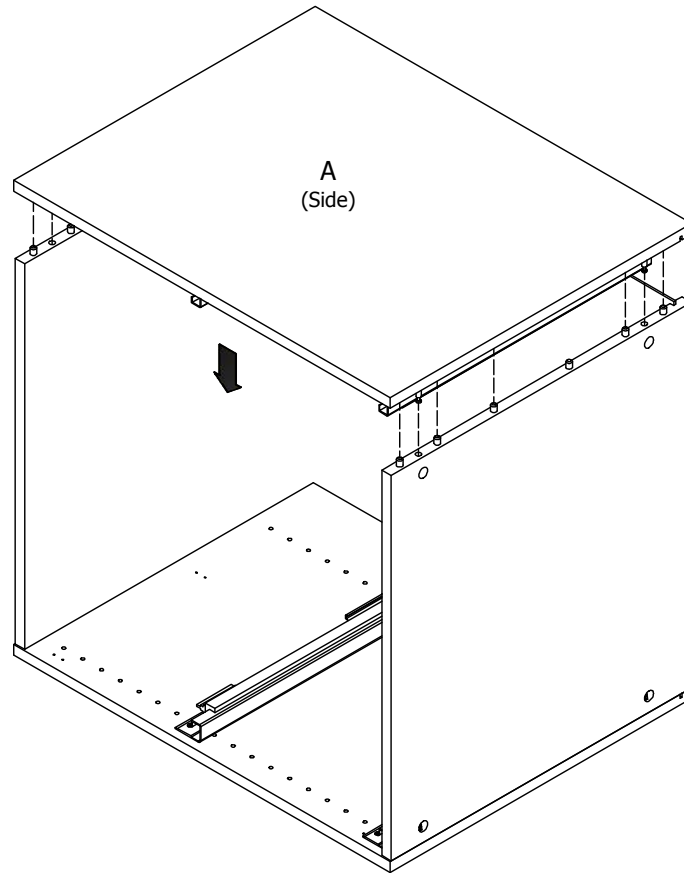

**kvik**

**CDBU6401**

Check out easy  
mounting of you bath

Front with integrated handle

60 cm

80 cm

100 cm

120 cm

FIG. 4 Side Right

FIG. 5 Side Left

FIG. 6 Side Right

FIG. 7

FIG. 8

FIG.  
9

FIG.  
10

Installation, please read instruction SV12224