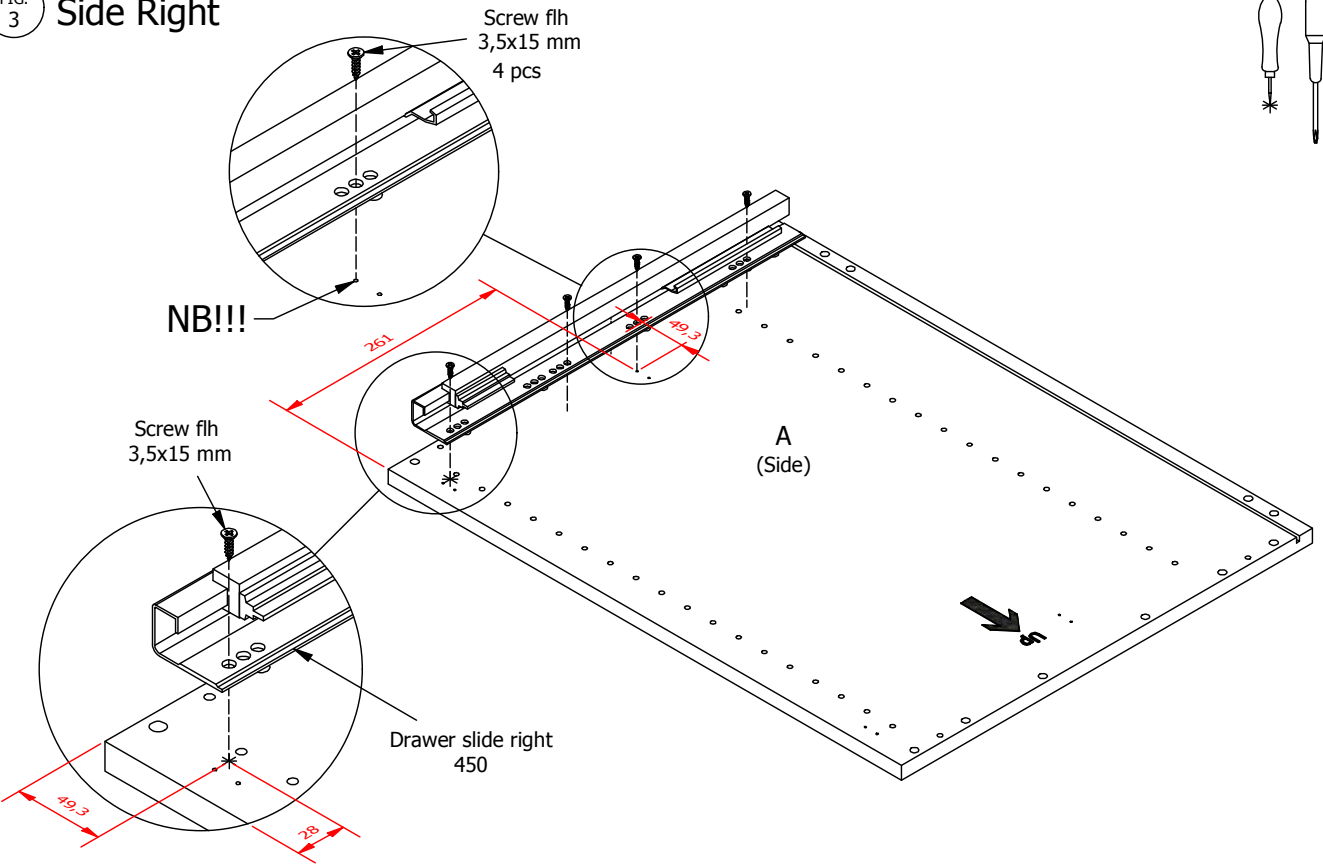

**kvik**

**CDBU6401**

Check out easy  
mounting of you bath

Front with integrated handle

60 cm

80 cm

100 cm

120 cm

**kvik**

**CDBU6401**

Check out easy  
mounting of you bath

**BU51\*\*,176**

**BP00265-BP00250**

FIG. 1 Side Left

FIG. 2 Side Left

FIG. 3 Side Right

FIG. 4 Side Right

FIG. 5 Side Left

FIG. 6 Side Right

FIG. 7

FIG. 8

FIG.  
9

FIG.  
10

Installation, please read instruction SV12224