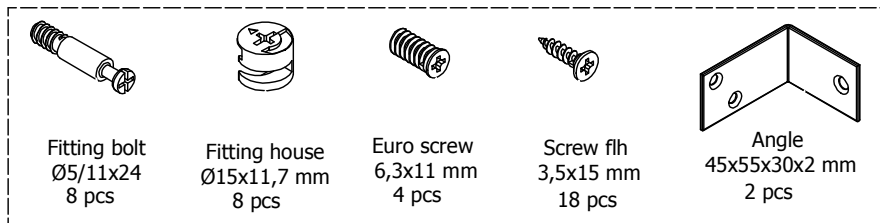

FIG. 1 Side Left

BP00265-BP00250