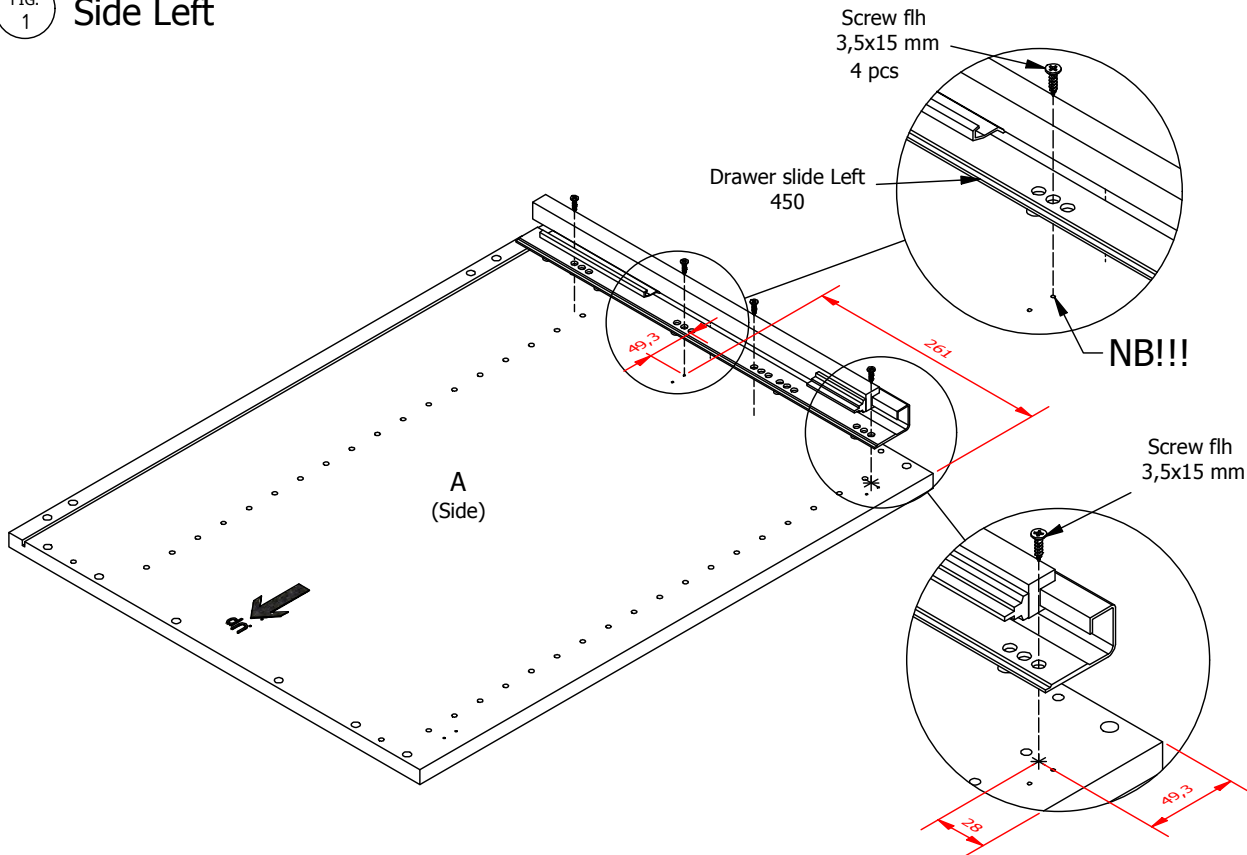

**kvik**

**CDBU6401**

Check out easy  
mounting of you bath

Front with integrated handle

60 cm

80 cm

100 cm

120 cm

**kvik**

**CDBU6401**

Check out easy  
mounting of you bath

**BU51\*\*,176**

**BP00265-BP00250**

FIG. 1 Side Left

FIG. 2 Side Left

FIG. 3 Side Right

FIG. 4 Side Right

FIG. 5 Side Left

FIG. 6 Side Right

FIG. 7

FIG. 8

FIG.  
9

FIG.  
10

Installation, please read instruction SV12224