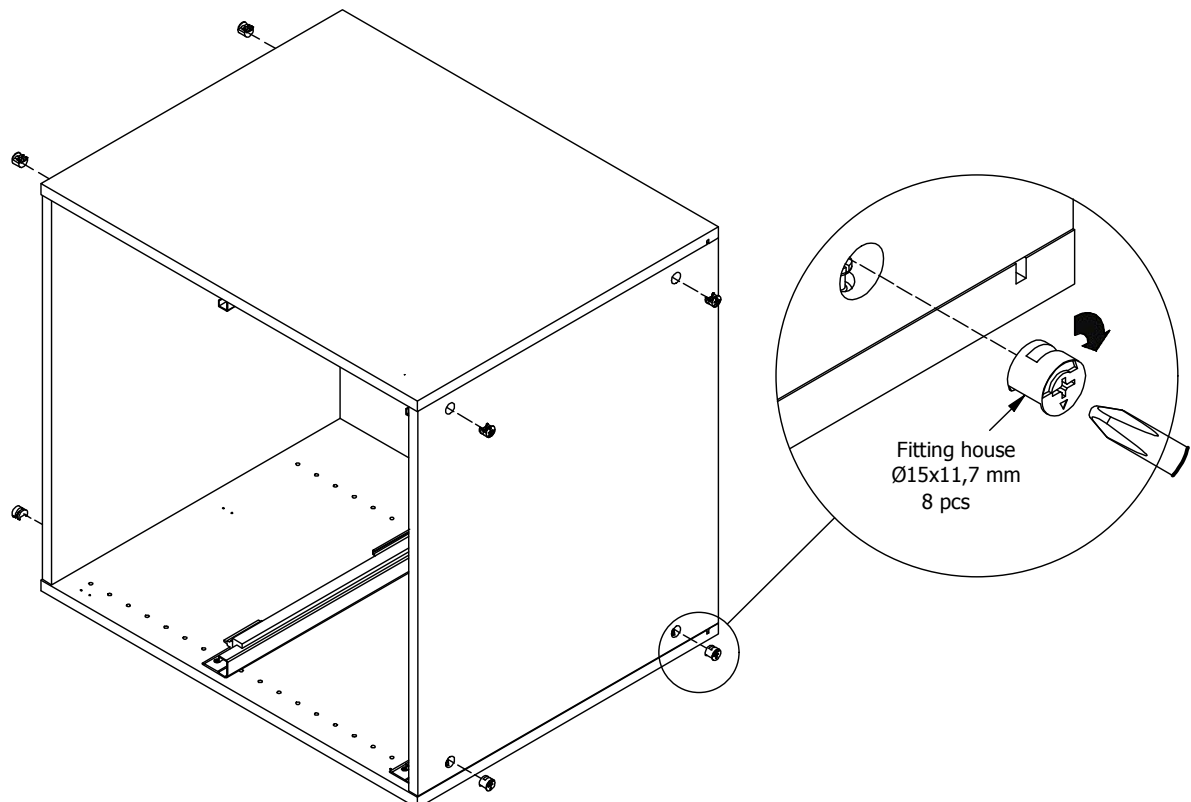

**kvik**

**CDBU6401**

Check out easy  
mounting of you bath

Front with integrated handle

60 cm

80 cm

100 cm

120 cm

FIG. 4 Side Right

FIG. 5 Side Left

FIG. 6 Side Right

FIG. 7

FIG. 8

FIG.  
9

FIG.  
10

Installation, please read instruction SV12224