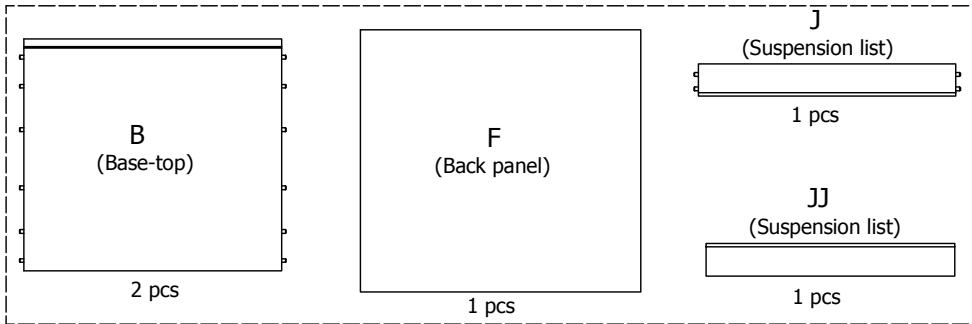

BU51**,176