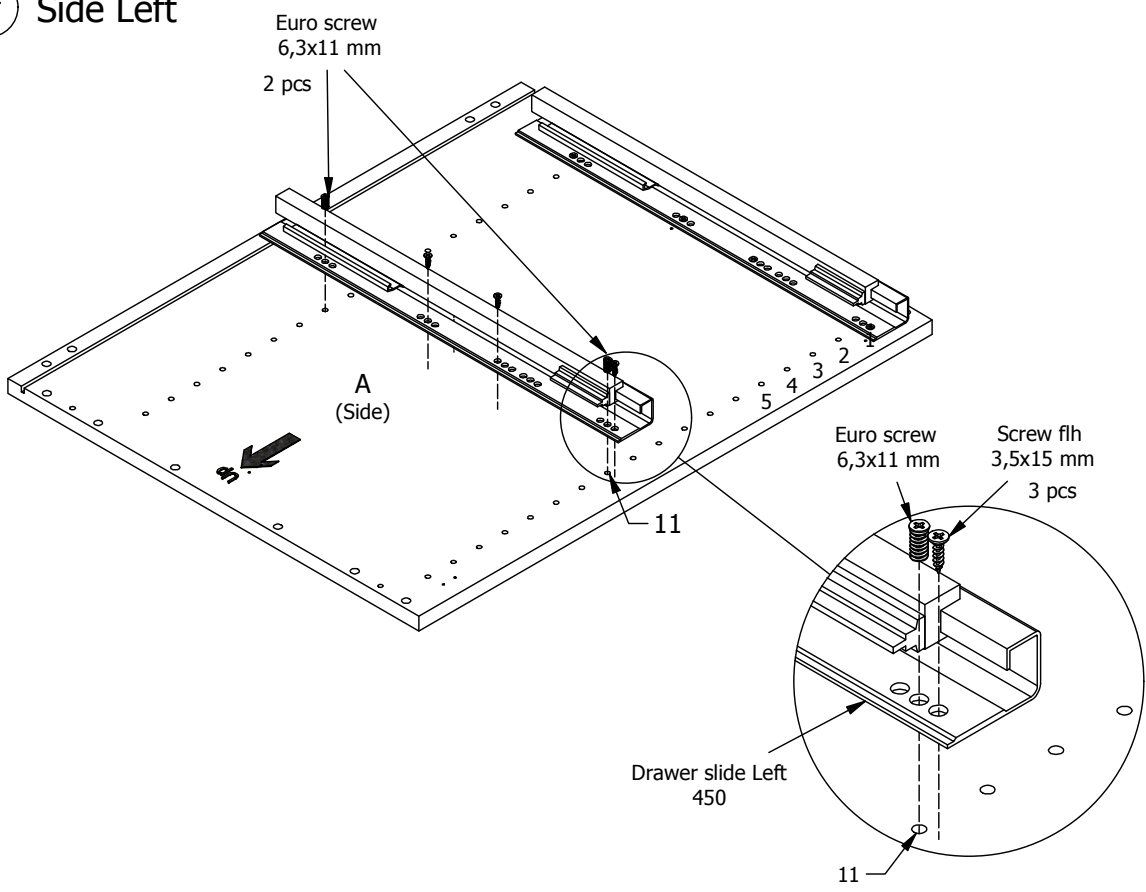

FIG. 3 Side Right

FIG. 2 Side Left