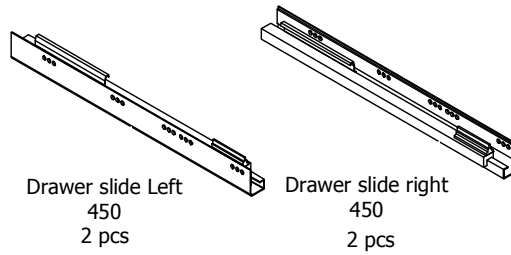

BU51**,176