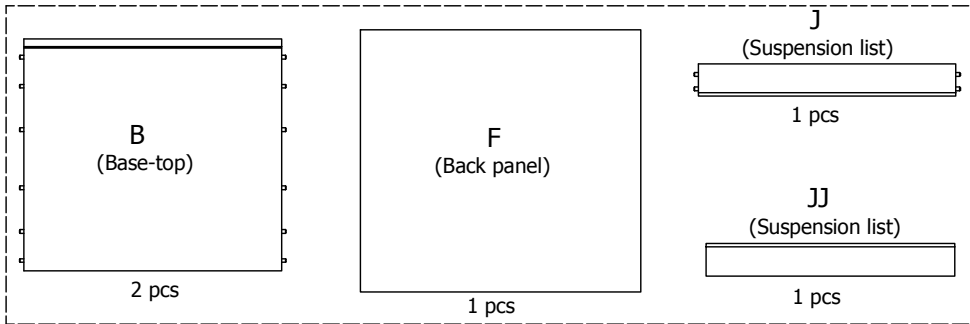

kvik

CDBU6401

Check out easy
mounting of you bath

BU51**,176