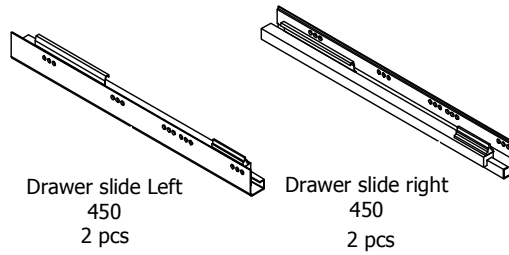

kvik

CDBU6401

Check out easy
mounting of you bath

BU51**,176