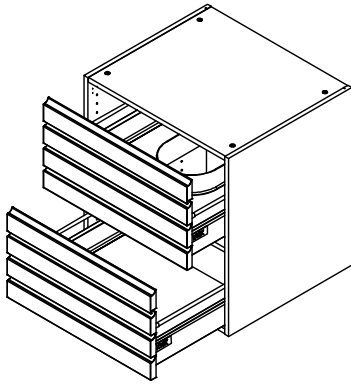

kvik

CDBU6401

Check out easy
mounting of you bath

Front with integrated handle

60 cm

80 cm

100 cm

120 cm