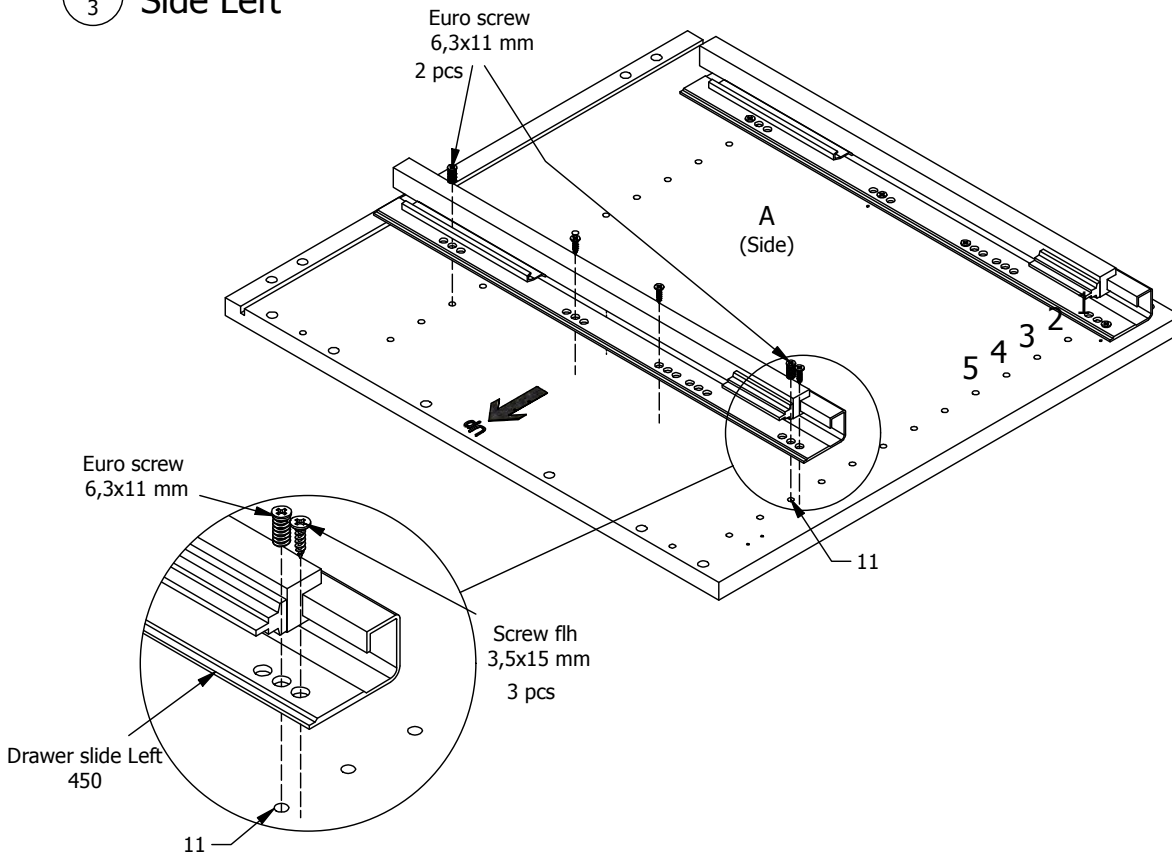

kvik

Check out easy
mounting of you bath

CDBU4807

Sink cut out

Front with integrated handle

kvik

Check out easy
mounting of you bath

CDBU4807

Sink cut out

BU51**,176

BP00260-BP00250-BP00340

FIG. 1 Side Left

FIG. 2 Side Right

FIG. 3 Side Left

FIG. 4 Side Right

FIG. 5