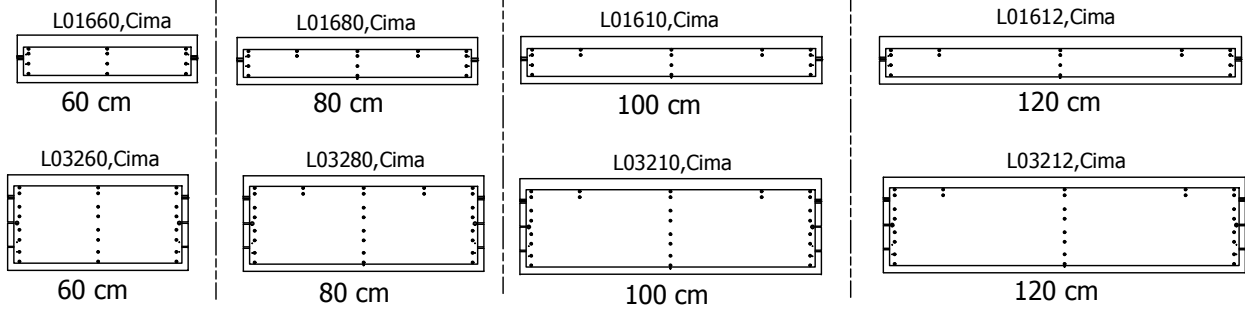

kvik

Check out easy
mounting of you bath

CDBU4807

Sink cut out

Front with integrated handle

kvik

Check out easy
mounting of you bath

CDBU4807

Sink cut out

BU51**,176

BP00260-BP00250-BP00340

FIG. 1 Side Left

FIG. 2 Side Right

FIG. 3 Side Left

FIG. 4 Side Right

FIG. 5