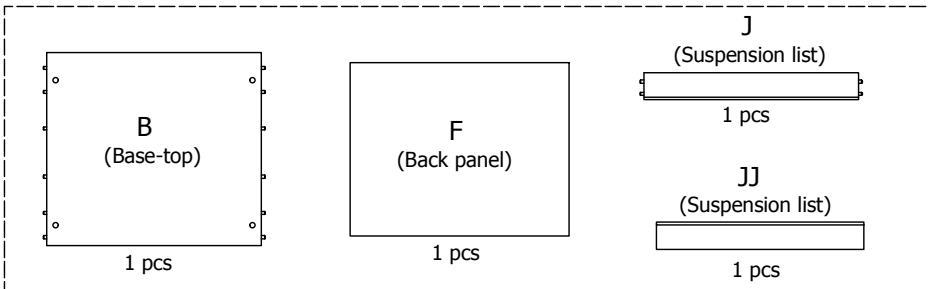

kvik

Check out easy
mounting of you bath

CDBU4807

Sink cut out

Front with integrated handle

kvik

Check out easy
mounting of you bath

CDBU4807

Sink cut out

BU51**,176

BP00260-BP00250-BP00340

FIG. 1 Side Left

FIG. 2 Side Right

FIG. 3 Side Left

FIG. 4 Side Right

FIG. 5