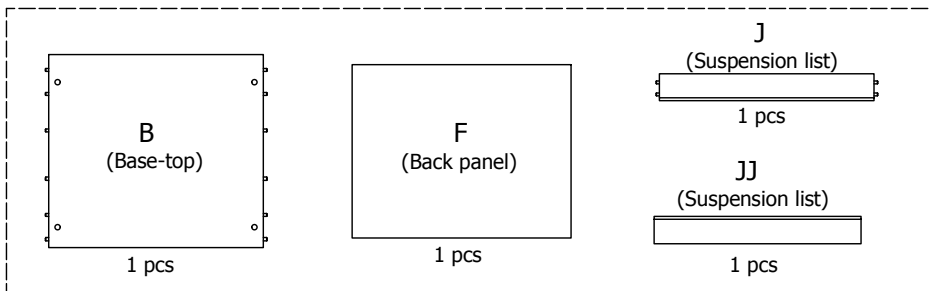

kvik

Check out easy
mounting of you bath

CDBU4806

Sink cut out

BU51*0,176