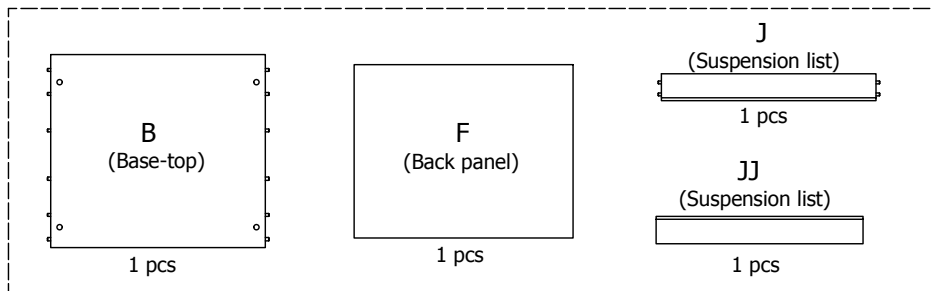

kvik

Check out easy
mounting of you bath

CDBU4806

Sink cut out

BU51*0,176