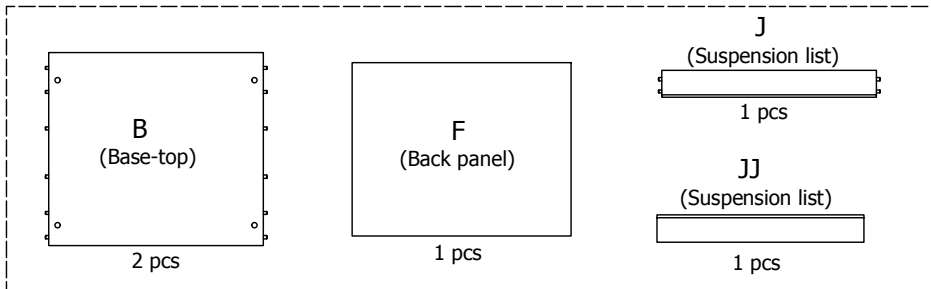

L03210,Cima

100 cm

L03212,Cima

120 cm

kvik 

CDBU4802

Check out easy
mounting of you bath

BU51*0,176