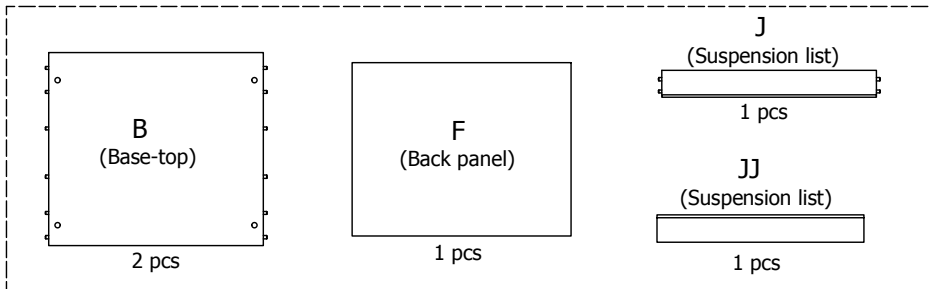

L03210,Cima

100 cm

L03212,Cima

120 cm

**kvik** 

**CDBU4802**

Check out easy  
mounting of you bath

BU51\*0,176