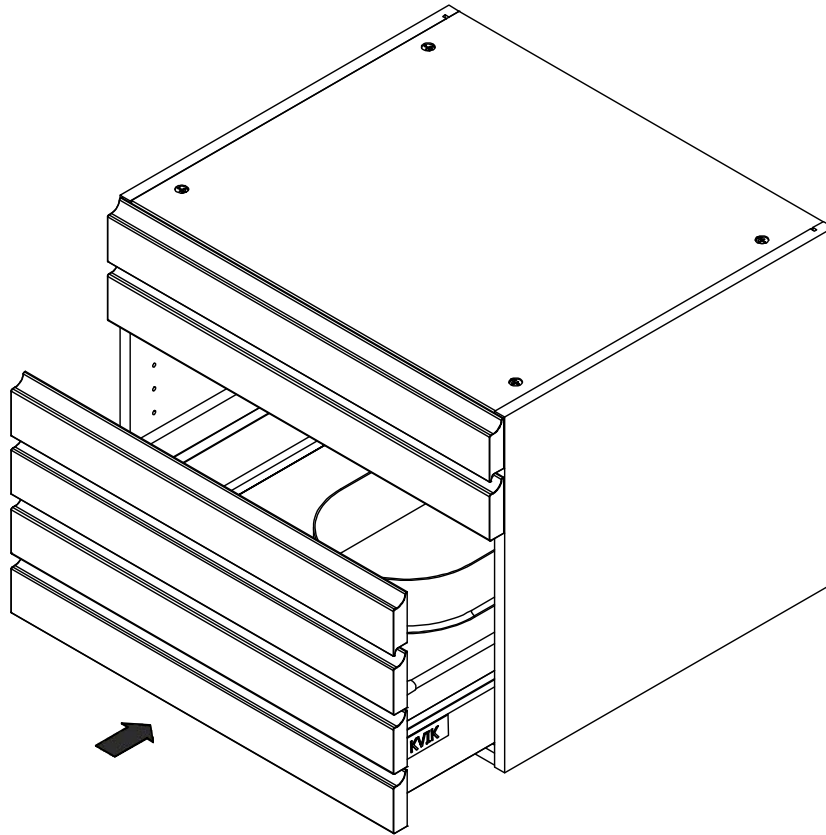

Installation, please read instruction SV12224