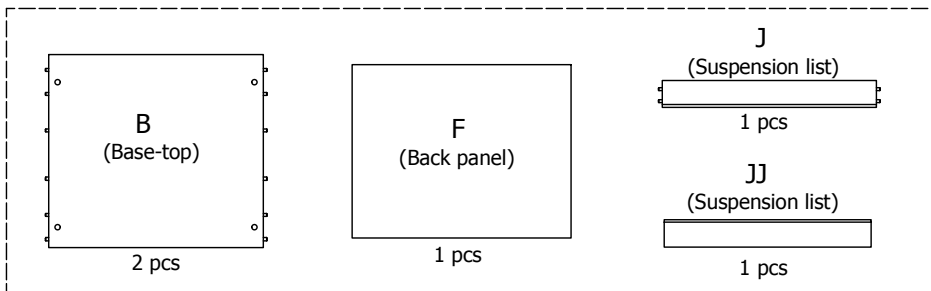

L03210,Cima

100 cm

L03212,Cima

120 cm

kvik

Check out easy  
mounting of you bath

CDBU4801

BU51\*\*,176