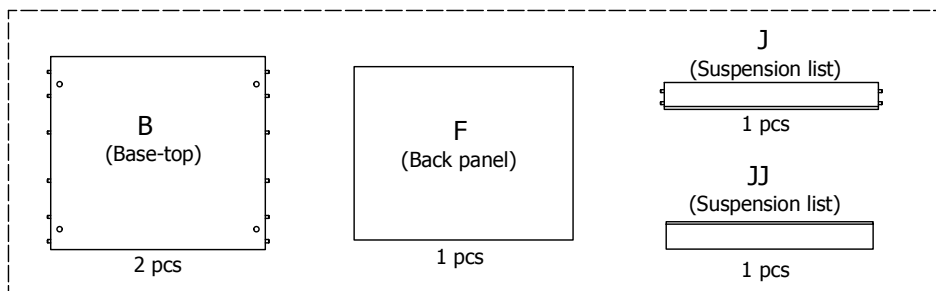

L03210,Cima

100 cm

L03212,Cima

120 cm

kvik

Check out easy  
mounting of you bath

CDBU4801

BU51\*\*,176