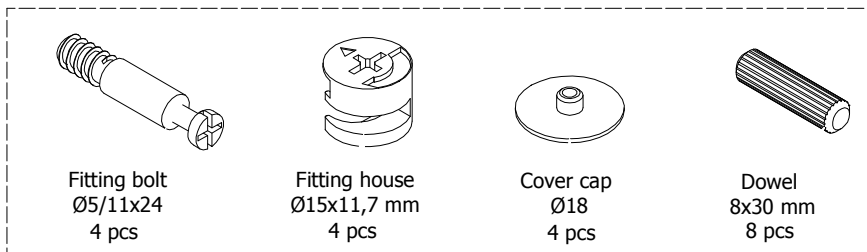

kvik

BS80,060-120

Check out easy  
mounting of your bath

BS80,\*\*\*,150

**C (Mirror)**

1 pcs

BP000531

FIG. 1