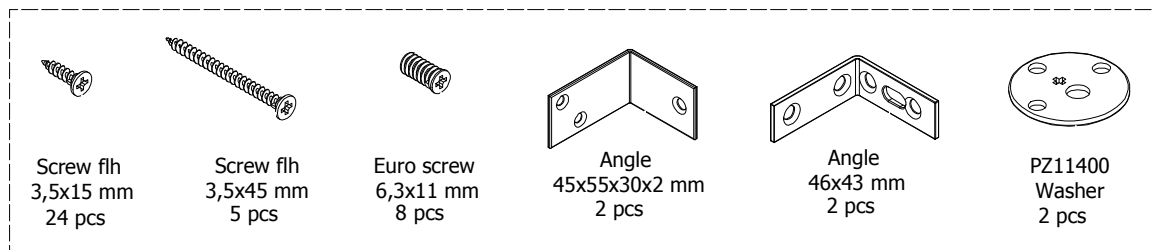

kvik

Check out easy
mounting of you bath

DBS4821,060

FR62,060,000

OS4832,000

BP00205-BP00250-BP11400-BP00340

FIG. 1 Side Left

FIG. 2 Side Right

FIG. 3

FIG. 4

FIG. 5

FIG. 6

FIG. 7

FIG. 8

FIG. 9

FIG. 10

FIG. 11

Angle
45x55x30x2 mm
2 pcs

Screw flh
3,5x15 mm
4 pcs

FIG. 12

BP11400 Mounting way, please read the following specification: